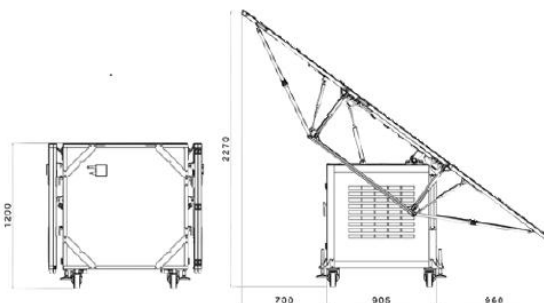

POWER ANYWHERE IN MINUTES

explore the opportunities

Technical Specification

Space req'd (Closed): 1.27 x 1.27 x 1.20m
Space req'd (Open): 3.13 x 2.57 x 2.28m
Max Weight: 500 Kg

Inverter power: 2/3/4 KWp
Output Voltage: 110/220VAC 50/60Hz
Battery Capacity: 200/220/245/400Ah
Max System Voltage: 24/48 V
Type: AGM/GEL

PV Panels: Poly/Mono Crystalline
Quantity: 9 (1.0 x 1.0m)
Power: 1.3/1.35/1.4 kW

Battery Run Time

Power (W)	Remaining Hours
100	174
500	24
1000	10
1500	6
2000	4
2500	3
3000	2.5

(Expressed as number of hours remaining with NO sunlight or further recharging)