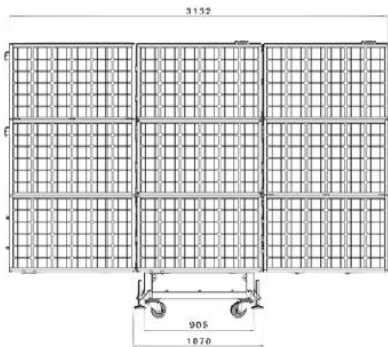

POWER ANYWHERE IN MINUTES

explore the opportunities

Technical Specification

Space req'd (Closed): 1.27 x 1.27 x 1.20m
Space req'd (Open): 3.13 x 2.57 x 2.28m
Max Weight: 500 Kg

Inverter power: 2/3/4 KWp
Output Voltage: 110/220VAC 50/60Hz
Battery Capacity: 200/220/245/400Ah
Max System Voltage: 24/48 V
Type: AGM/GEL

PV Panels: Poly/Mono Crystalline
Quantity: 9 (1.0 x 1.0m)
Power: 1.3/1.35/1.4 kW

Battery Run Time

Power (W)	Remaining Hours
100	174
500	24
1000	10
1500	6
2000	4
2500	3
3000	2.5

(Expressed as number of hours remaining with NO sunlight or further recharging)